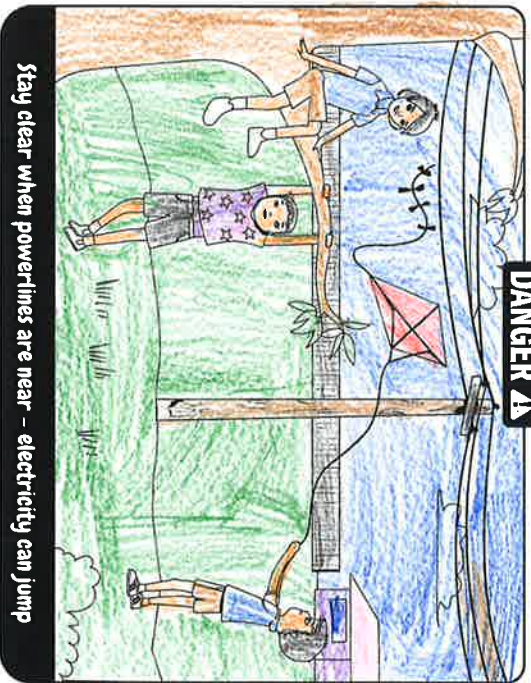

DANGER ⚠

If you feel a shock or a tingle from a tap or an electrical appliance, tell an adult to report it immediately

DANGER ⚠

Keep away from electrical equipment and enclosures - leave it to the experts!

DANGER ⚠

Stay safe and at least 8 metres away from fallen powerlines

DANGER ⚠

Stay clear when powerlines are near - electricity can jump

DANGER ⚠

Electrical appliances can bite if they're not used right

Name: Jaymeline
 School: Londobolin Public School
 Year: 1