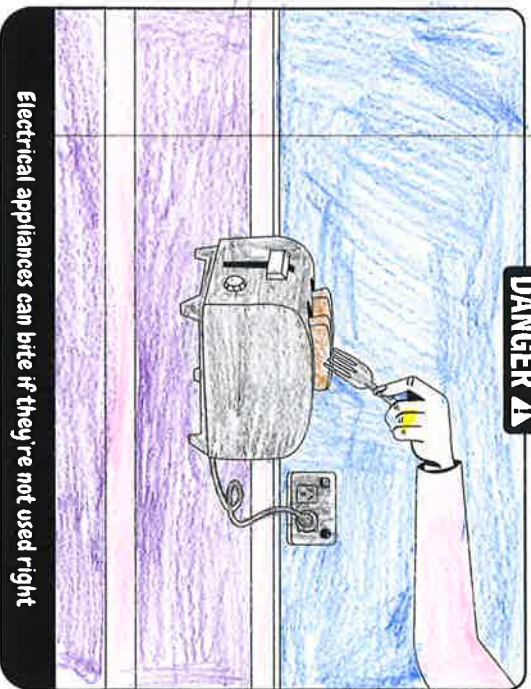

DANGER ⚠

If you feel a shock or a tingle from a tap or an electrical appliance, tell an adult to report it immediately

DANGER ⚠

Keep away from electrical equipment and enclosures - leave it to the experts!

DANGER ⚠

Stay safe and at least 8 metres away from fallen powerlines

DANGER ⚠

Stay clear when powerlines are near - electricity can jump

DANGER ⚠

Electrical appliances can bite if they're not used right

Name: Jaymeline
 School: Londobolin Public School
 Year: 1