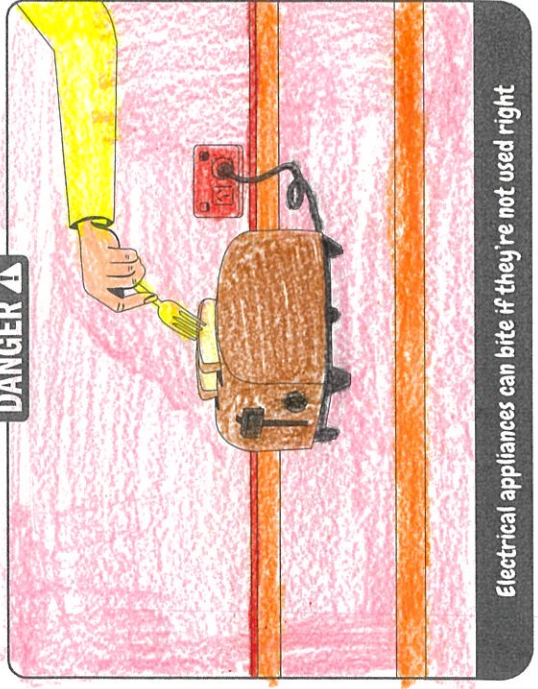

DANGER ⚡

If you feel a shock or a tingle from a tap or an electrical appliance, tell an adult to report it immediately

DANGER ⚡

Keep away from electrical equipment and enclosures – leave it to the experts!

DANGER ⚡

Stay safe and at least 8 metres away from fallen powerlines

DANGER ⚡

Stay clear when powerlines are near – electricity can jump

DANGER ⚡

Electrical appliances can bite if they're not used right

Name: Macey carrao Year: 3