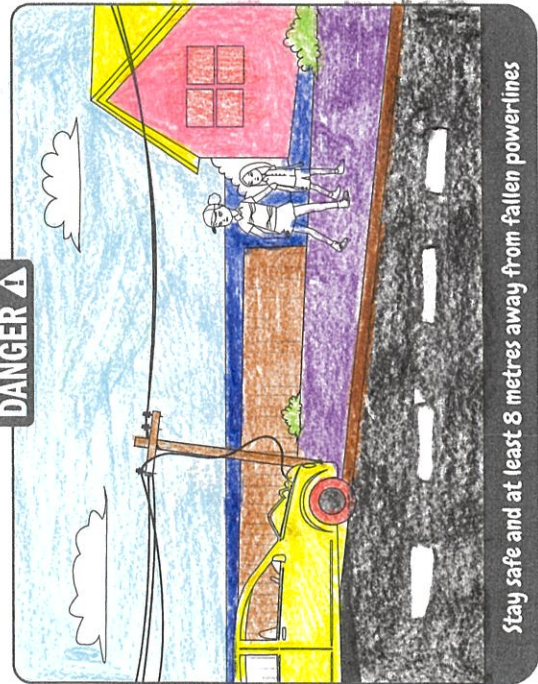

DANGER ⚡

If you feel a shock or a tingle from a tap or an electrical appliance, tell an adult to report it immediately

DANGER ⚡

Keep away from electrical equipment and enclosures – leave it to the experts!

DANGER ⚡

Stay safe and at least 8 metres away from fallen powerlines

DANGER ⚡

Stay clear when powerlines are near – electricity can jump

DANGER ⚡

Electrical appliances can bite if they're not used right

Name: Macey carrao Year: 3